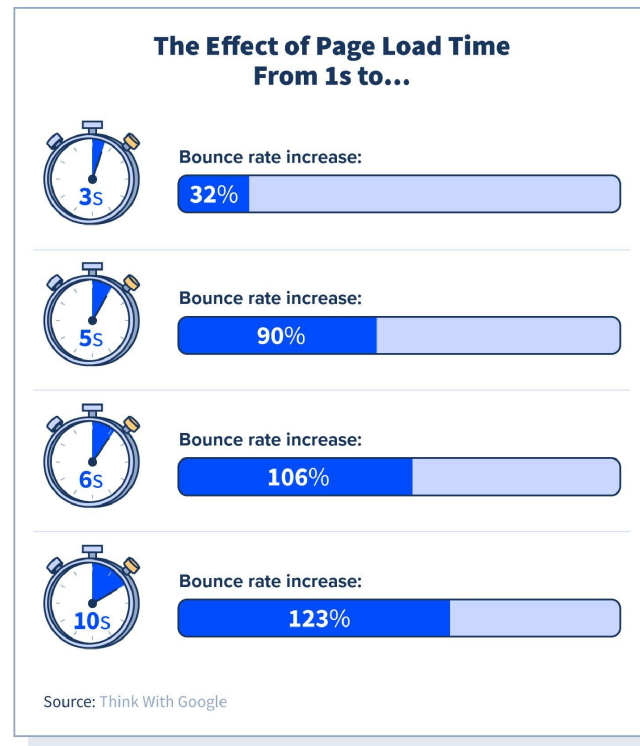

Praksē..

10 sekundes desktopam
27 sekundes telefoniem

“ **53% of mobile site visitors** will leave a page if it takes longer than three seconds to load. ”

Tādi mēs esam...

WE KNOW HUMAN ATTENTION IS DWINDLING